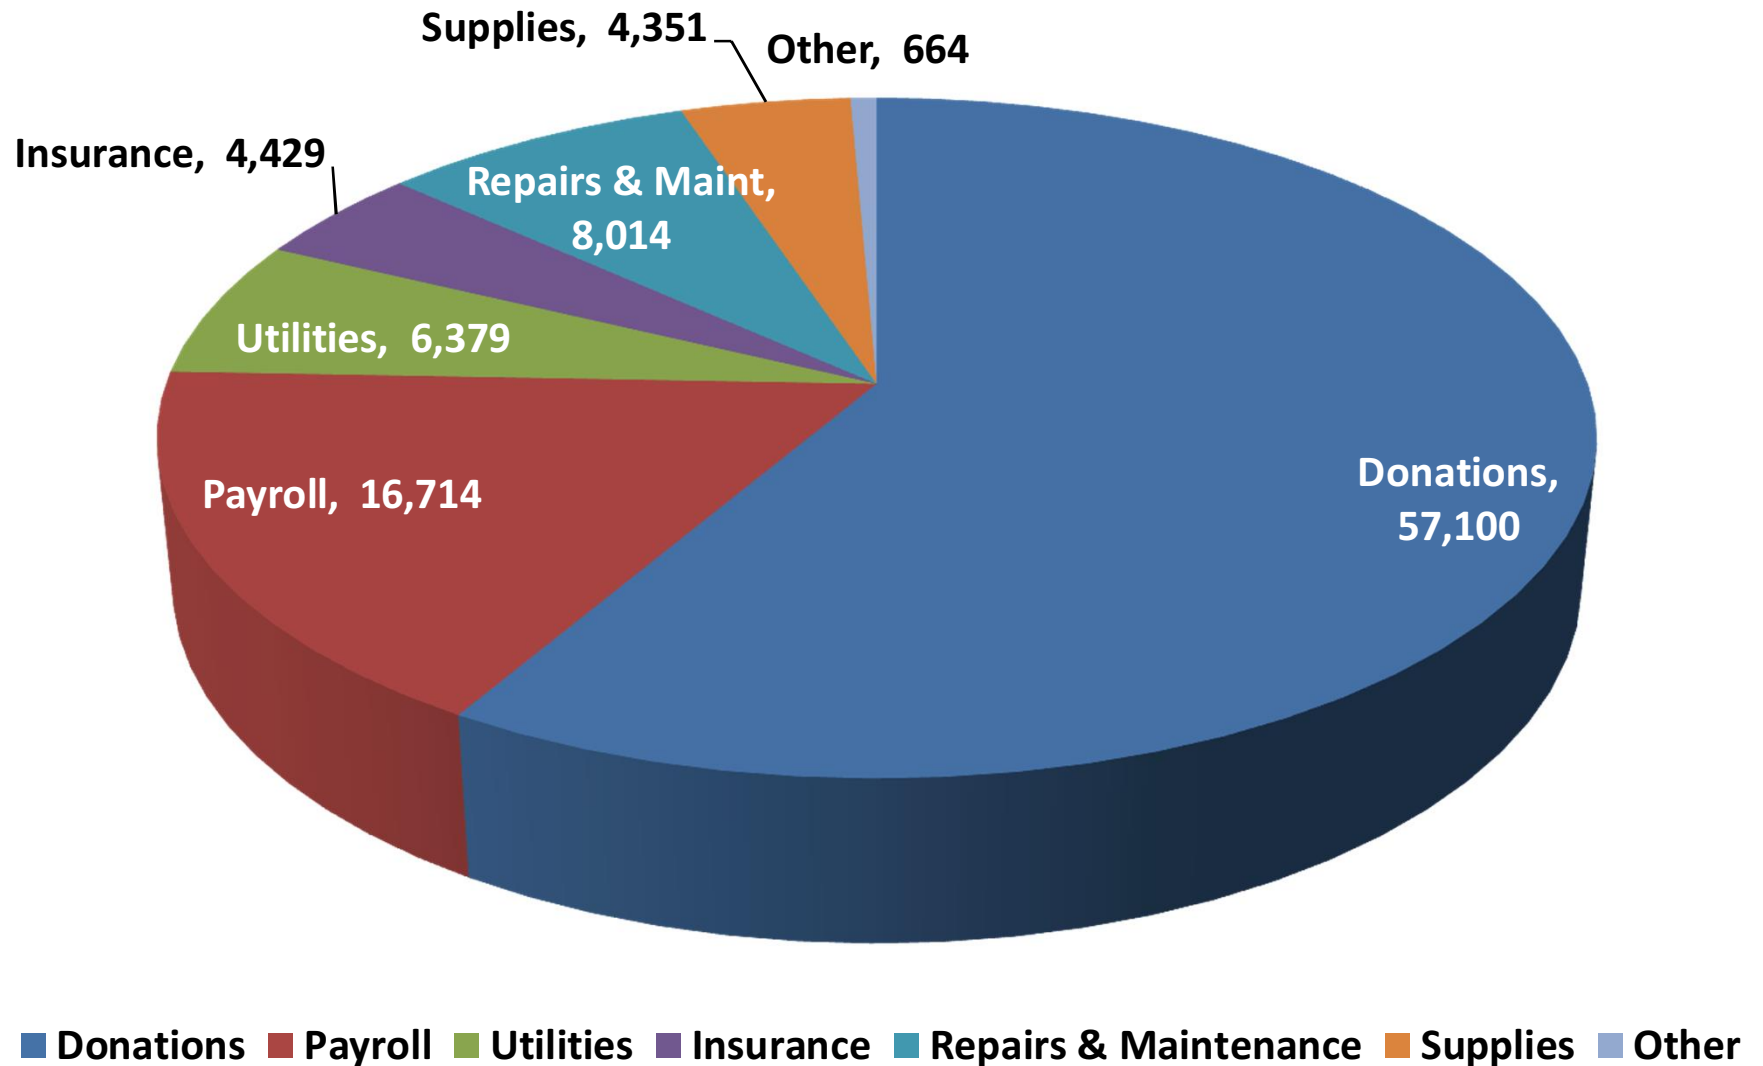

Angels in the Attic - Breakdown of Payments for 2015

This document was created with Win2PDF available at <http://www.win2pdf.com>.
The unregistered version of Win2PDF is for evaluation or non-commercial use only.
This page will not be added after purchasing Win2PDF.